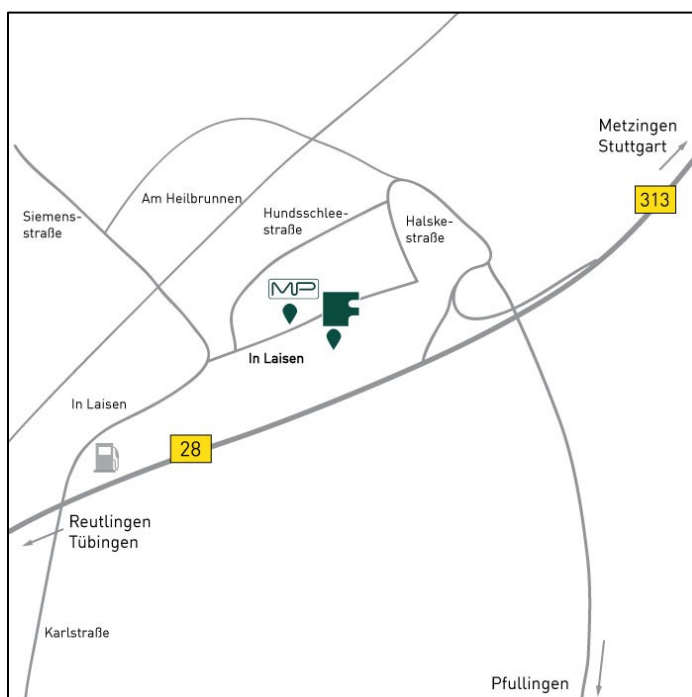

Magnetische
Pruefanlagen GmbH

Journey description

Magnetische Pruefanlagen GmbH

By car:

Coming from Stuttgart/Metzingen: follow B28/B313, on B312 take exit Reutlingen-Sondelfingen/Orschel-Hagen/In Laisen. Turn left, follow Halskestraße. Turn right, follow In Laisen until you reach In Laisen 65. There are parking spaces for guests in front of the main entrance of MP and FOERSTER.

Coming from Reutlingen/Tübingen: follow Schieferstraße/B28 until crossing In Laisen/Karlstraße. Turn left (near Agip petrol station) onto In Laisen, turn right at the end of the street to stay on In Laisen. There are parking spaces for guests in front of the main entrance of MP and FOERSTER.

By bus and train:

From Reutlingen main station there are 3 possible bus lines:

Bus 1 direction: Nördlinger Str., Reutlingen

Bus 7 direction: Sondelfingen Im Efeu, Reutlingen

Bus 8 direction: Burgholz

You can get off at the *In Laisen* stop.

Magnetische Pruefanlagen GmbH

In Laisen 65
72766 Reutlingen
Deutschland

t +49 7121 1099 0
f +49 7121 470 370

info@mp-ndt.de